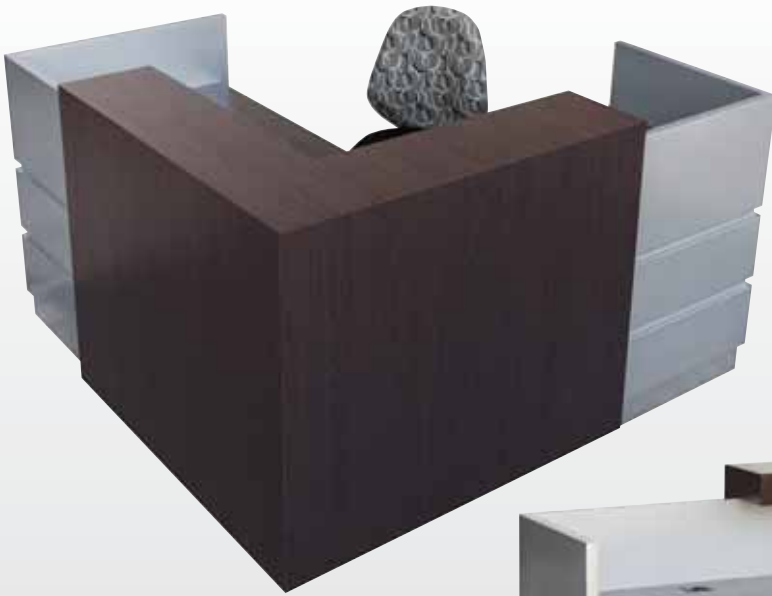

- 800 X 750
- 1200 X 750
- 1500 X 750
- 1800 X 750
- 800 X 800 90° CORNER

MODULAR COMPONENTS ARE VERSATILE
TO FIT YOUR RECEPTION AREA

MODULAR

CYPRUS

RECEPTION COUNTER (MELAMINE)
WITH 4 DRAWER MOBILE PEDESTAL

2700 X 1800 3500 X 1800

BELIZE

RECEPTION COUNTER (MELAMINE)
WITH DESK HEIGHT PEDESTAL

1800 X 1800 2400 X 1800

ANTIGUA

RECEPTION COUNTER (VENEER)
WITH DESK HEIGHT PEDESTAL

1800 X 800 2400 X 800

PARTNERS