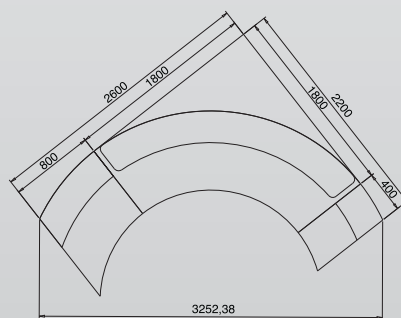

CAMBRIDGE

Features:
We design & manufacture reception counters to suit your requirements

CURVE RECEPTION COUNTER WITH MOBILE PEDESTAL

2700 X 800 3000 X 800

AVAILABLE IN VENEER & MELAMINE

CURVE

CURVE RECEPTION COUNTER

2545 CURVE MODULE
800 X 800 MODULE
400 X 400 MODULE

OPTIONAL DESK HEIGHT PEDESTAL

MALTA

RECEPTION COUNTER (MELAMINE)
WITH DESK HEIGHT PEDESTAL

2700 X 800 3000 X 800

BARBADOS

RECEPTION COUNTER (MELAMINE)
WITH DESK HEIGHT PEDESTAL

2700 X 800 3600 X 800

MALAYSIA

RECEPTION COUNTER (MELAMINE)
WITH DESK HEIGHT PEDESTAL
& SLIDING DOOR CREDENZA

2700 X 800 3000 X 800

PISA

RECEPTION COUNTER (MELAMINE)
WITH CENTRE DESK HEIGHT PEDESTAL

2700 X 800 3500 X 800

EVOLUTION

RECEPTION COUNTER (MELAMINE)
WITH MOBILE PEDESTAL

1800 X 800 2400 X 800

RECEPTION COUNTER (MELAMINE)
WITH MOBILE PEDESTAL

1800 X 1800 2400 X 1800

SQUARELINE

FAST TRACK

ONLY AVAILABE IN