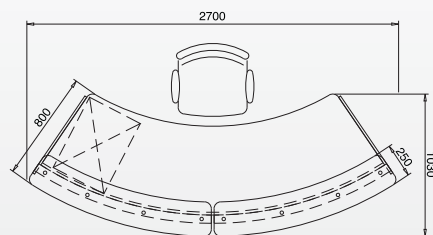

CAMBRIDGE

Features:
We design & manufacture reception counters to suit your requirements

CURVE RECEPTION COUNTER WITH MOBILE PEDESTAL

2700 X 800 3000 X 800

AVAILABLE IN VENEER & MELAMINE

CURVE

CURVE RECEPTION COUNTER

2545 CURVE MODULE
800 X 800 MODULE
400 X 400 MODULE

OPTIONAL DESK HEIGHT PEDESTAL

MALTA

RECEPTION COUNTER (MELAMINE)
WITH DESK HEIGHT PEDESTAL

2700 X 800 3000 X 800

BARBADOS

RECEPTION COUNTER (MELAMINE)
WITH DESK HEIGHT PEDESTAL

2700 X 800 3600 X 800

MALAYSIA

RECEPTION COUNTER (MELAMINE)
WITH DESK HEIGHT PEDESTAL
& SLIDING DOOR CREDENZA

2700 X 800 3000 X 800

PISA

RECEPTION COUNTER (MELAMINE)
WITH CENTRE DESK HEIGHT PEDESTAL

2700 X 800 3500 X 800

EVOLUTION

RECEPTION COUNTER (MELAMINE)
WITH MOBILE PEDESTAL

1800 X 800 2400 X 800

RECEPTION COUNTER (MELAMINE)
WITH MOBILE PEDESTAL

1800 X 1800 2400 X 1800

SQUARELINE

FAST TRACK

ONLY AVAILABE IN